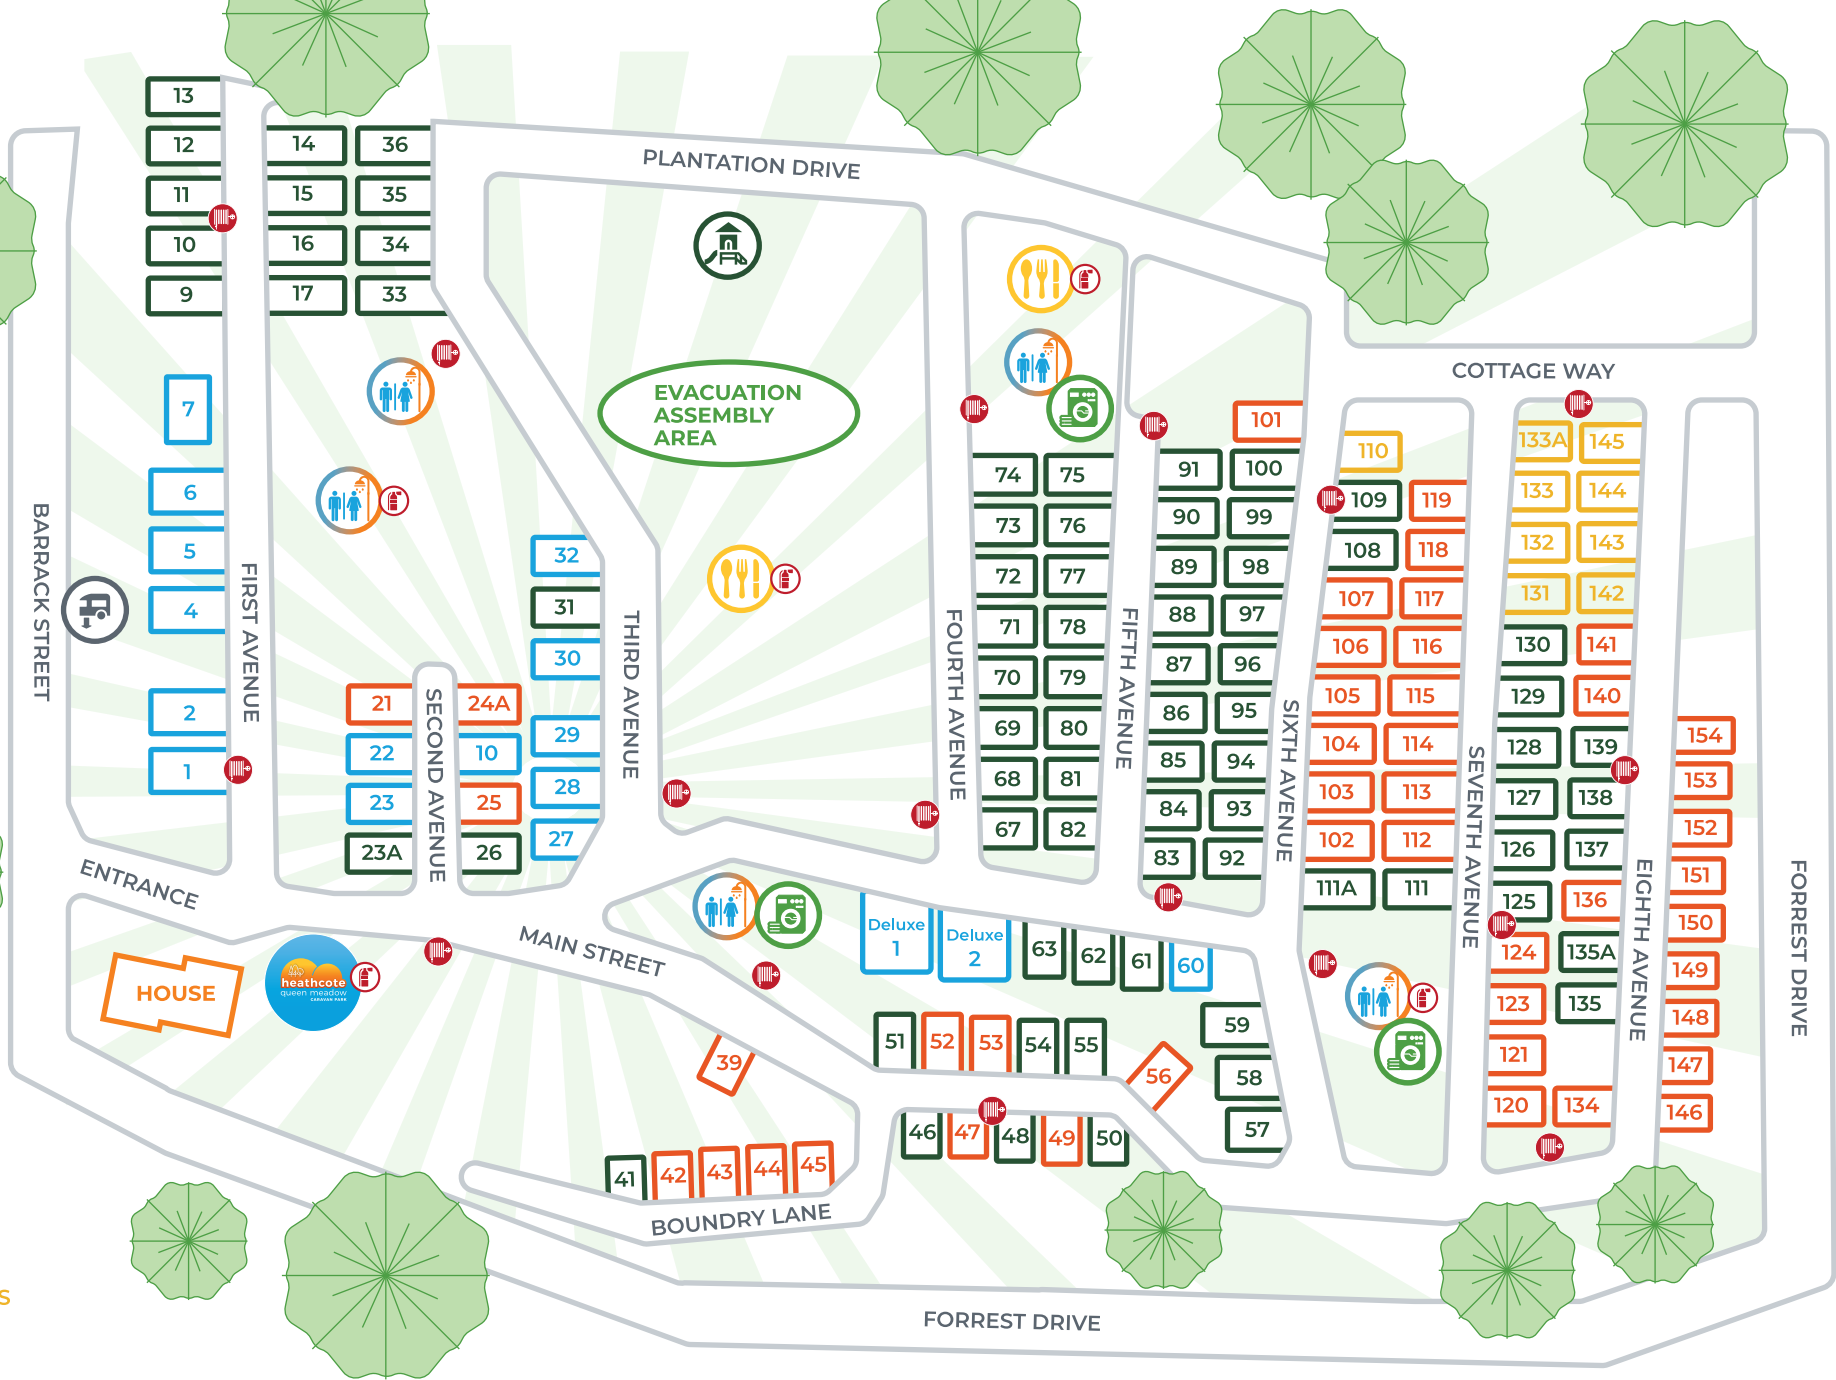

stay • ENJOY • RELAX

-  CABINS
-  ANNUAL SITES
-  POWERED SITES
-  UNPOWERED SITES

\*SITES NOT TO SCALE

-  CAMP KITCHEN
-  PLAYGROUND
-  AMENITIES
-  LAUNDRY
-  DUMP POINT
-  FIRE EXTINGUISHERS
-  FIRE HOSE
-  OFFICE

Gate Code - 2509